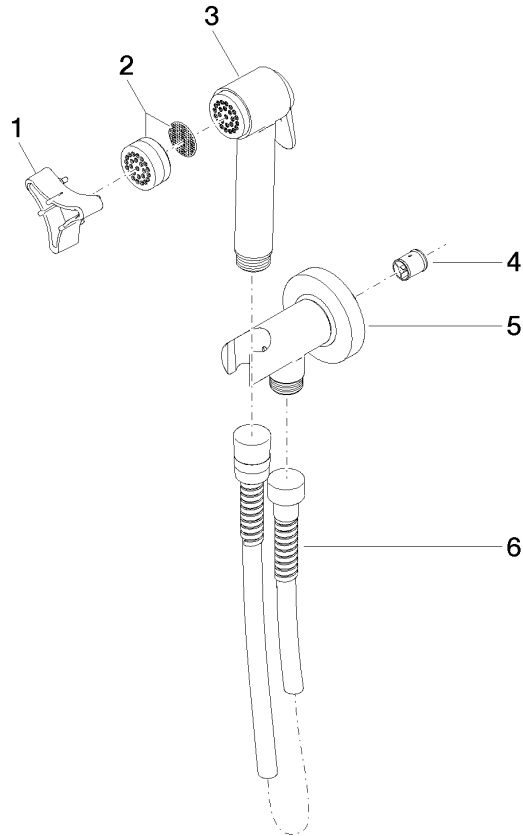

## Bidet spray - Chrome

IMO

27 701 970

Fits: IMO, LULU, MADISON, MEM, TARA, CL.1, LISSÉ, VAIA, META, CYO

- wall bracket with integrated safety shut off valve
- max. standing pressure: 5bar
- hand shower with back flow preventer
- 1/2" shower outlet
- rosette Ø 60 mm
- metal shower hose 1250mm with integrated anti-twist protection

### Recommended miscellaneous

- Concealed wall elbow -** 35 085 970 90
- max. recess depth 163 mm
  - min. recess depth 90 mm

27 701 970

mm [inches]

### Flow rate chart

### Certificates

LGA\_29989.

27 701 970

Spare parts list

No.	Item Number	Name	Quantity used	Delivery time
1	09 30 09 029 90	key	1	2
2	12 861 970-00	accessories	1	2
3	90 12 11 107 00-00	shower	1	2
4	09 23 01 097 90	back-flow preventer	1	2
5	90 11 03 001 00-00	connection	1	60
6	90 30 02 001 00-00	hose	1	2