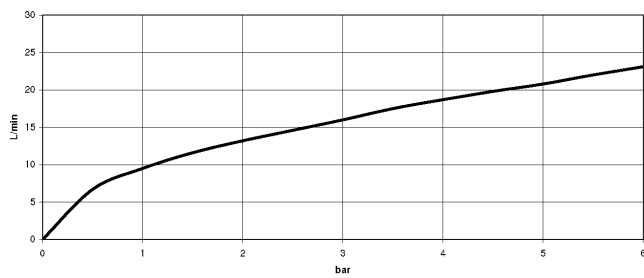

### Recommended miscellaneous

- Concealed wall elbow -** 35 085 970 90
- max. recess depth 163 mm
  - min. recess depth 90 mm

27 701 970

mm [inches]

### Flow rate chart