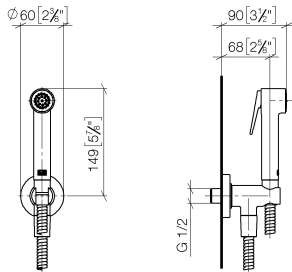

## Bidet spray - Chrome

IMO

27 701 970

Fits: IMO, LULU, MADISON, MEM, TARA, CL.1, LISSÉ, VAIA, META, CYO

- wall bracket with integrated safety shut off valve
- max. standing pressure: 5bar
- hand shower with back flow preventer
- 1/2" shower outlet
- rosette Ø 60 mm
- metal shower hose 1250mm with integrated anti-twist protection

### Recommended miscellaneous

- Concealed wall elbow -** 35 085 970 90
- max. recess depth 163 mm
  - min. recess depth 90 mm

27 701 970

mm [inches]